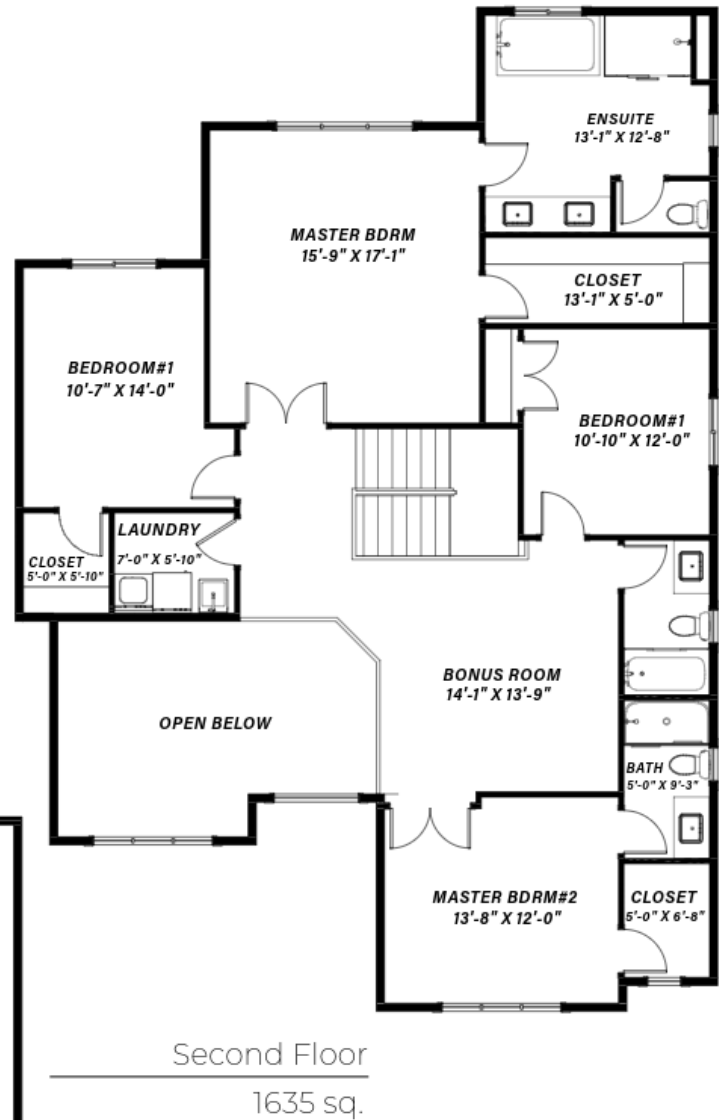

# The Herse

5 Beds. 4.5 Baths. 3300 sq.

**LANDSTONE**  
HOMES

"Disclaimer: The following simplified floor plans are solely for visual purposes only, and may be subject to changes without prior notice. While actual floor plans may vary, please contact Landstone Homes for further details. All floor plans are © 2024 Landstone Homes. All rights reserved. Reproduction or copying plans in any form is strictly prohibited."